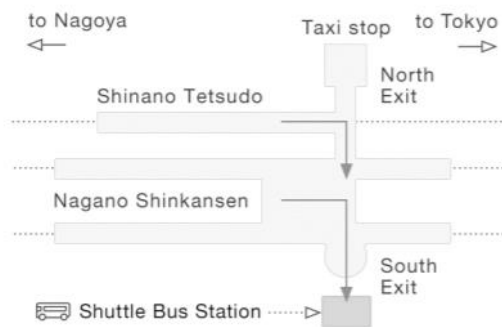

## Free Shuttle Timetable - Karuizawa Station to HOSHINOYA

---

**April 1st~30st in 2020.**

Bound for Hoshinoya Karuizawa

	Karuizawa Station South Gate	▶	HOSHINOYA Reception	▶	HOSHINOYA Front Desk
1	1 4 : 5 0		1 5 : 2 0		1 5 : 2 5
2	1 6 : 1 0		1 6 : 4 0		1 6 : 4 5
3	1 7 : 3 0		1 8 : 0 0		1 8 : 0 5
4	1 8 : 3 0		1 9 : 0 0		1 9 : 0 5

Karuizawa Station Map

Bound for Karuizawa Station South Gate

	HOSHINOYA Front Desk	▶	Karuizawa Station South Gate
1	9 : 5 0		1 0 : 2 0
2	1 0 : 5 0		1 1 : 2 0
3	1 1 : 5 0		1 2 : 2 0
4	1 3 : 5 0		1 4 : 2 0

\* Please note that passengers may be unable to board the bus when it is full. The bus may be delayed due to traffic.