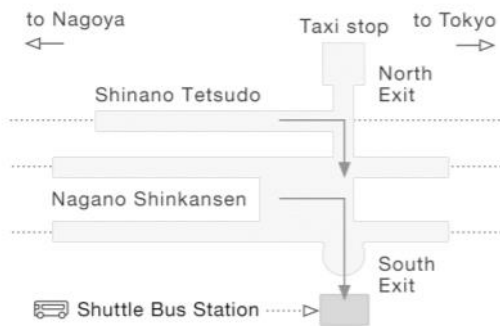

Free Shuttle Timetable - Karuizawa Station to HOSHINOYA

May 1st ~ in2020.

Bound for Hoshinoya Karuizawa

	Karuizawa Station South Gate	▶	Hotel Bleston Court	▶	HOSHINOYA Front Desk
1	1 4 : 5 0		1 5 : 1 0		1 5 : 1 5
2	1 6 : 3 0		1 6 : 5 0		1 6 : 5 5

Karuizawa Station Map

Bound for Karuizawa Station South Gate

	HOSHINOYA Front Desk	▶	Hotel Bleston Court	▶	Karuizawa Station South Gate
1	9 : 4 5		9 : 5 0		1 0 : 1 0
2	1 0 : 4 5		1 0 : 5 0		1 1 : 1 0
3	1 1 : 4 5		1 1 : 5 0		1 2 : 1 0
4	1 3 : 4 5		1 3 : 5 0		1 4 : 1 0

* Please note that passengers may be unable to board the bus when it is full. The bus may be delayed due to traffic.